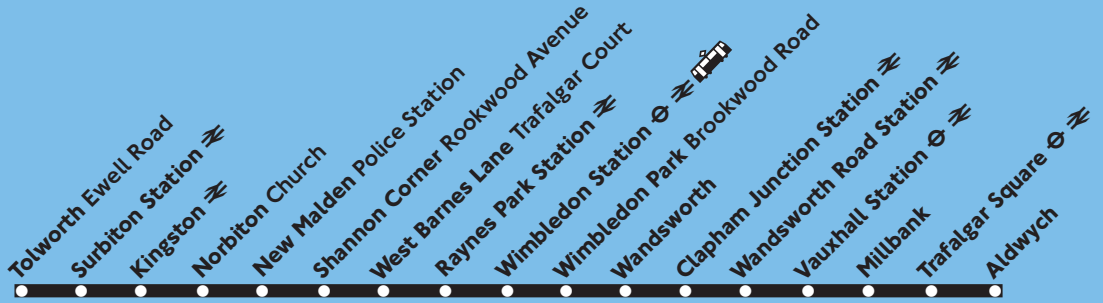

a - buses arrive three minutes earlier

Operated by London General for London Buses 30.4.05 T61520

N77

Tolworth - Wimbledon - Aldwych

To stop the bus, always indicate clearly to the driver

Every night

Sunday night/Monday morning to Thursday night/Friday morning

Tolworth Ewell Road	---	---	0043		0443
Surbiton Station Clarendon Road	---	---	0048	Then	0448
Kingston Eden Street	---	---	0053	every	0453
Norbiton Church	---	---	0055	60	0455
New Malden Police Station	---	---	0102	minutes	0502
Raynes Park Station	---	---	0106	until	0506
Wimbledon Stn Centre Court	---	---	0111		0511
Wimbledon Sir Cyril Black Way	0012	0042	0112		0512
Wimbledon Stn Bridge (Stop P)	0013	0043	0113		0513
Wimbledon Park Woodman	0119	0049	0116		0516
Wandsworth Wandsworth Plain	0024	0054	0124	Then	0524
Clapham Junction Station	0029	0059	0129	every	0529
Wandsworth Road Station	0034	0104	0134	30	0534
Vauxhall Station	0040	0110	0140	minutes	0540
Millbank Thames House	0044	0114	0144	until	0544
Trafalgar Square	0048	0118	0148		0548
Aldwych	0051	0121	0151		0551

SM - Sunday morning only

Operated by London General for London Buses 30.4.05 T6152T