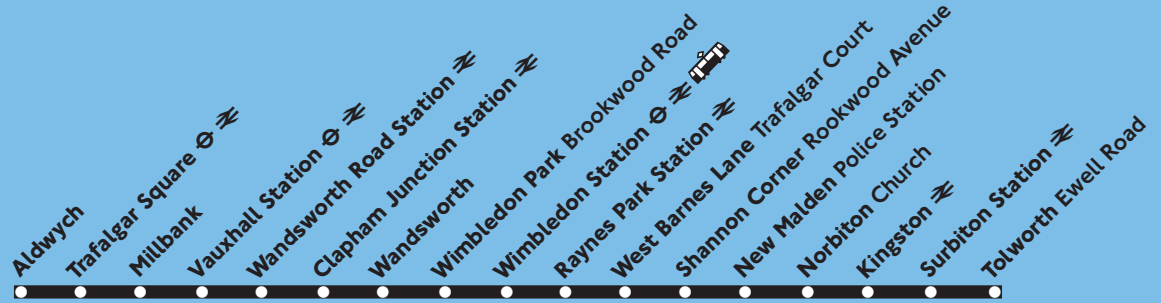

N77

Aldwych - Wimbledon - Tolworth

To stop the bus, always indicate clearly to the driver

Every night

Sunday night/Monday morning to Thursday night/Friday morning

Aldwych	0026		0326	0356	0426	0456
Trafalgar Square Whitehall	0033a		0333a	0403a	0433a	0503a
Millbank Thames House	0036 Then		0336	0406	0436	0506
Vauxhall Station	0040 every		0340	0410	0440	0510
Wandsworth Road Station	0044 30		0344	0414	0444	0514
Clapham Junction Station	0051 minutes		0351	0421	0451	0521
Wandsworth Arndale Centre	0056 until		0356	0426	0456	0526
Wimbledon Park Woodman	0101		0401	0431	0501	0531
Wimbledon Stn Bridge (Stop C)	0106		0406	0436	0506	0536
Wimbledon Sir Cyril Black Way	0107		0407	0437	0507	0537
Wimbledon Stn Hartfield Road	0108		0408	---	0508	---
Raynes Park Station	0113 Then		0413	---	0513	---
New Malden Police Station	0118 every		0418	---	0518	---
Norbiton Church	0125 60		0425	---	0525	---
Kingston Eden Street	0127 minutes		0427	---	0527	---
Surbiton Station Claremont Road	0132 until		0432	---	0532	---
Tolworth Ewell Road	0138		0438	---	0538	---

Tolworth Ewell Road	---	---	0043		0443
Surbiton Station Clarendon Road	---	---	0048	Then	0448
Kingston Eden Street	---	---	0053	every	0453
Norbiton Church	---	---	0055	60	0455
New Malden Police Station	---	---	0102	minutes	0502
Raynes Park Station	---	---	0106	until	0506
Wimbledon Stn Centre Court	---	---	0111		0511
Wimbledon Sir Cyril Black Way	0012	0042	0112		0512
Wimbledon Stn Bridge (Stop P)	0013	0043	0113		0513
Wimbledon Park Woodman	0119	0049	0116		0516
Wandsworth Wandsworth Plain	0024	0054	0124	Then	0524
Clapham Junction Station	0029	0059	0129	every	0529
Wandsworth Road Station	0034	0104	0134	30	0534
Vauxhall Station	0040	0110	0140	minutes	0540
Millbank Thames House	0044	0114	0144	until	0544
Trafalgar Square	0048	0118	0148		0548
Aldwych	0051	0121	0151		0551